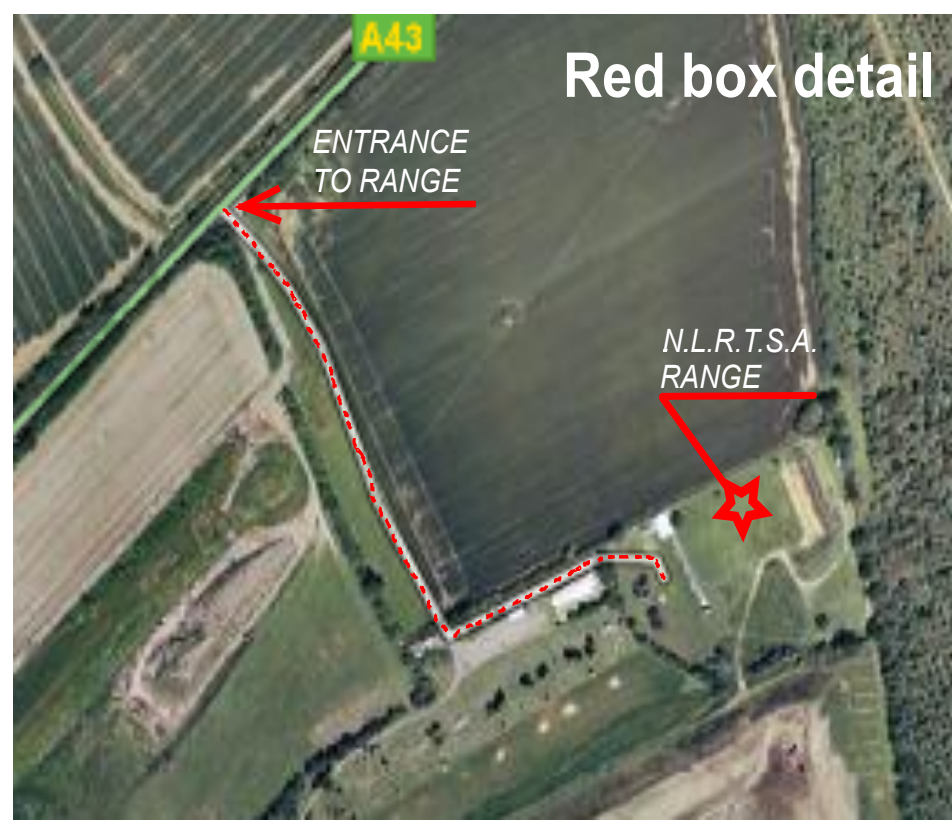

A43

Red box detail

ENTRANCE
TO RANGE

N.L.R.T.S.A.
RANGE

DIRECTIONS

The Range is midway between Northampton and Kettering off the A43. See 'red box' on above map. There is no accurate postcode. As a guide the closest is NN6 9TE. (A nearby farm) The entrance is clearly signed 'Sywell Range' and is set slightly back off the road. Go through the LH gate. (if you have to open it please close it behind you) Drive along the road (Follow the red dotted line on the lower map) to the range area. Please drive slowly as pedestrians use the road on the range complex. Turn left through the bottom gates and go along the road until you reach a wide grass parking area. You have reached the range.